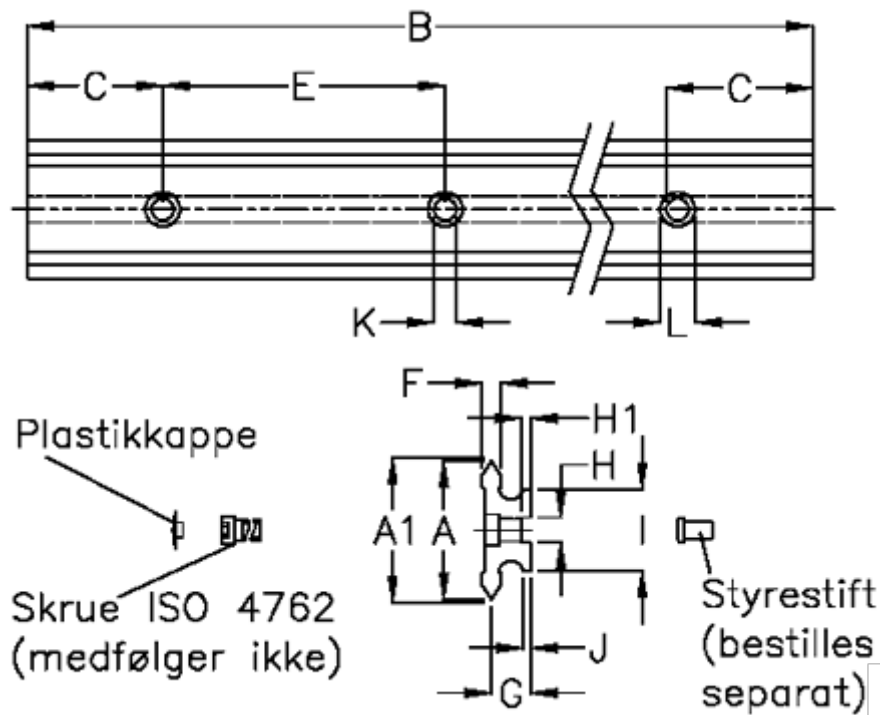

Article number: 0591021796
 Description: Hepco SL2 spacer slide
 SS NS 25-1796

Measures

A	= 25	G	= 10.0	Weight kg/1000 = 1400
A1	= 25.74	H	= 6	
B	= 1796	H1	= 2.5	
C	= 43.0	I	= 15.0	
E	= 90	J	= 2.5	
F	= 4.5	K	= 5.5	
For bearing	= 25	L	= 10 x 5	
For guide pin	= 4	M	= 1	